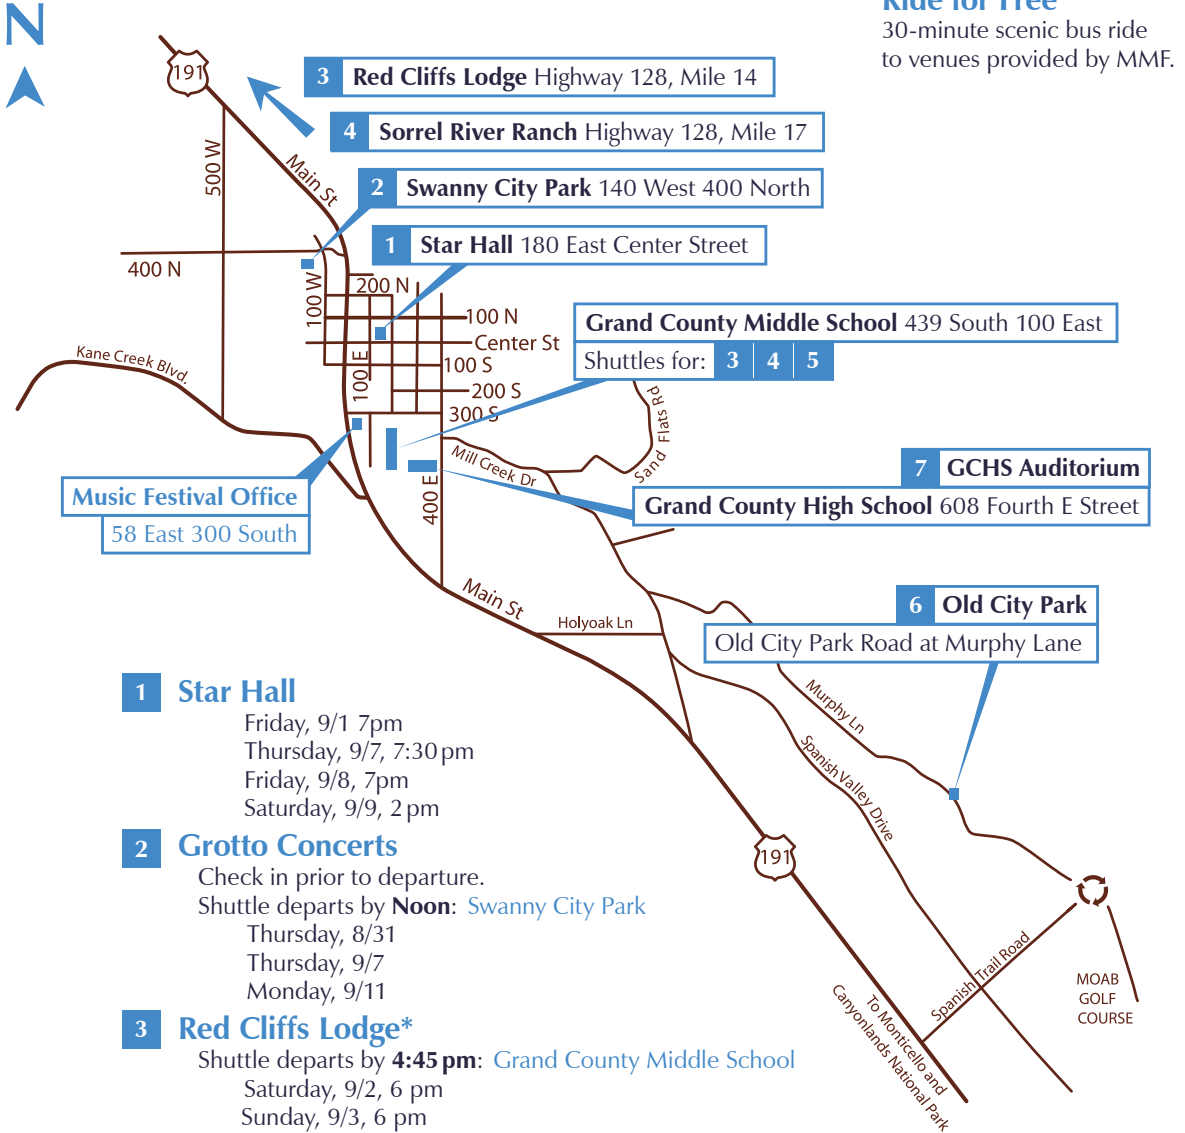

25TH ANNIVERSARY MOAB MUSIC FESTIVAL

25

Ride for Free*
30-minute scenic bus ride to venues provided by MMF.

Music Festival Office
58 East 300 South

1 Star Hall
Friday, 9/1 7pm
Thursday, 9/7, 7:30 pm
Friday, 9/8, 7pm
Saturday, 9/9, 2 pm

2 Grotto Concerts
Check in prior to departure.
Shuttle departs by **Noon**: Swanny City Park
Thursday, 8/31
Thursday, 9/7
Monday, 9/11

3 Red Cliffs Lodge*
Shuttle departs by **4:45 pm**: Grand County Middle School
Saturday, 9/2, 6 pm
Sunday, 9/3, 6 pm

4 Sorrel River Ranch Resort & Spa*
Shuttle departs by **4:45 pm**: Grand County Middle School
Saturday, 9/9, 6 pm

5 Music Hikes
Check in prior to departure.
Shuttle departs by **9 am**: Grand County Middle School
Saturday, 9/2, 9 am
Sunday, 9/3, 9 am
Saturday, 9/9, 9 am
Sunday, 9/10, **8:30am departure time (final hike only, all others 9am)**

6 Old City Park
Monday, 9/4, 2 pm

7 Grand County High School Auditorium
Sunday, 9/10, 7 pm

MOAB GOLF COURSE