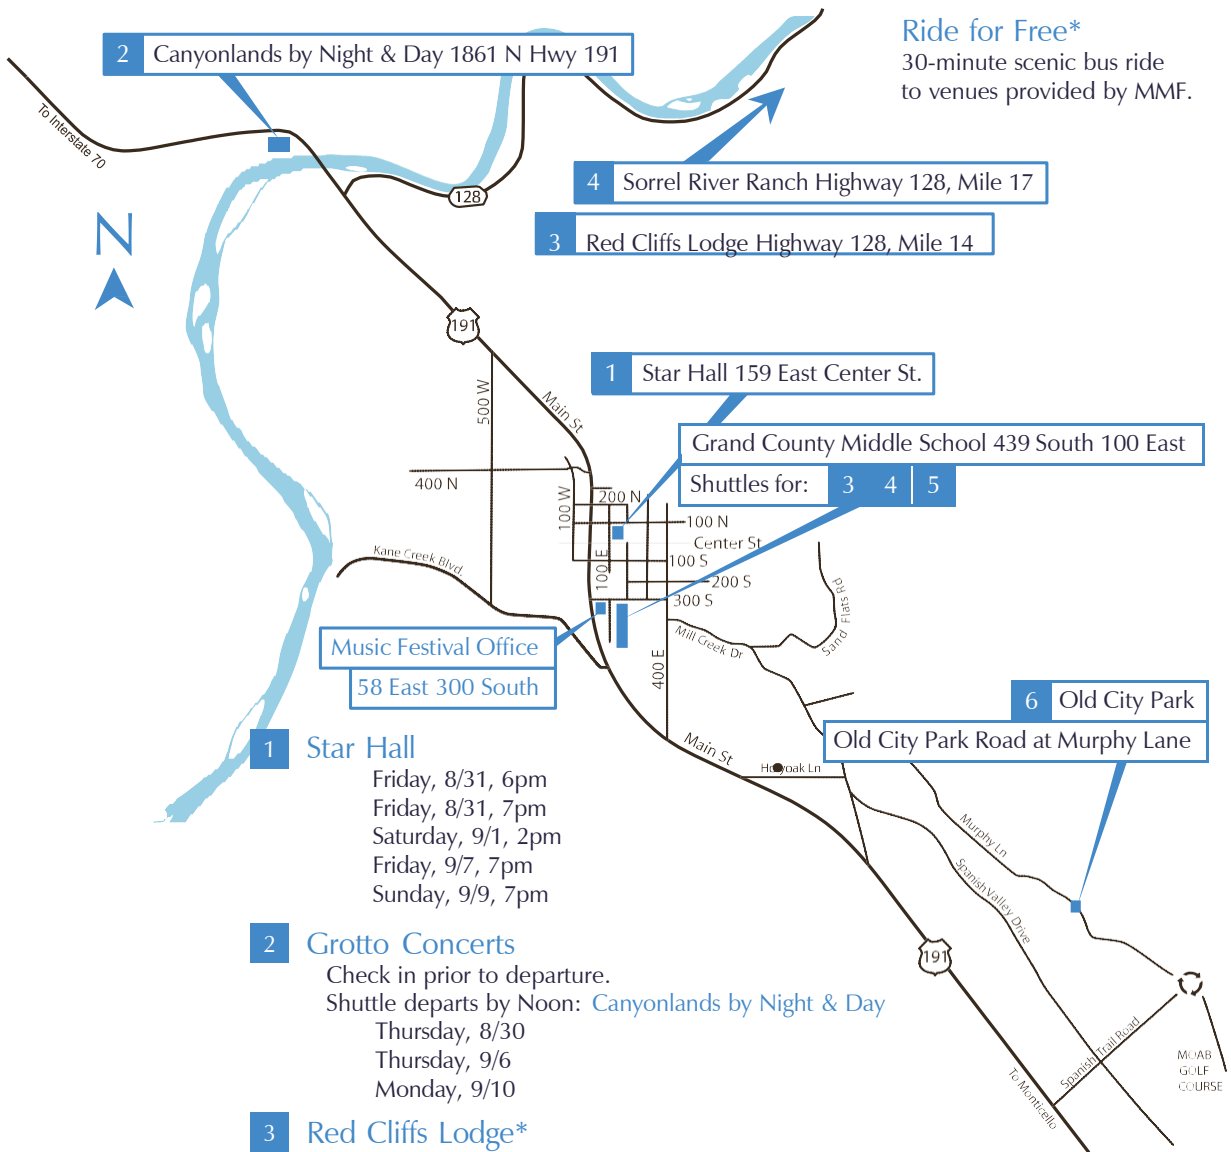

MOAB MUSIC FESTIVAL

music in concert with the landscape™

1 Star Hall
Friday, 8/31, 6pm
Friday, 8/31, 7pm
Saturday, 9/1, 2pm
Friday, 9/7, 7pm
Sunday, 9/9, 7pm

2 Grotto Concerts
Check in prior to departure.
Shuttle departs by Noon: Canyonlands by Night & Day
Thursday, 8/30
Thursday, 9/6
Monday, 9/10

3 Red Cliffs Lodge*
Shuttle departs by 4:45pm: Grand County Middle School
Saturday, 9/1, 6pm
Sunday, 9/2, 6pm

4 Sorrel River Ranch Resort & Spa*
Shuttle departs by 4:45pm: Grand County Middle School
Saturday, 9/8, 6pm

5 Music Hikes
Check in prior to departure.
Shuttle departs by 8am: Grand County Middle School
Saturday, 9/1
Sunday, 9/2
Saturday, 9/8
Sunday, 9/9

6 Old City Park
Monday, 9/3, 2pm