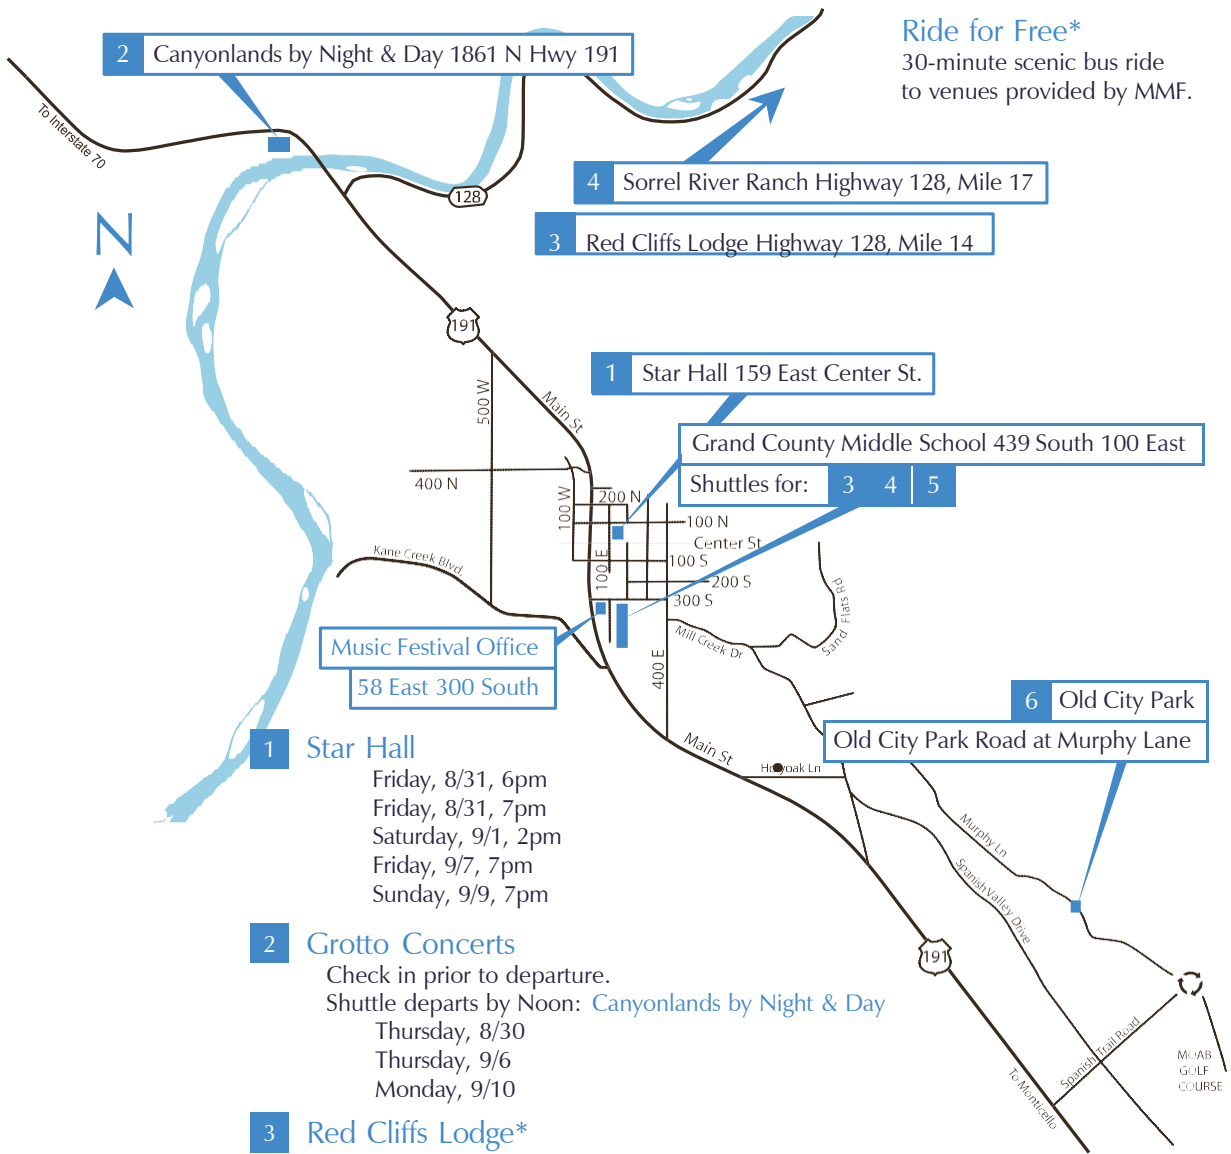

MOAB MUSIC FESTIVAL

music in concert with the landscape™

Ride for Free*
30-minute scenic bus ride to venues provided by MMF.

2 Canyonlands by Night & Day 1861 N Hwy 191

4 Sorrel River Ranch Highway 128, Mile 17

3 Red Cliffs Lodge Highway 128, Mile 14

1 Star Hall 159 East Center St.

Grand County Middle School 439 South 100 East

Shuttles for: **3** **4** **5**

Music Festival Office
58 East 300 South

1 Star Hall
Friday, 8/31, 6pm
Friday, 8/31, 7pm
Saturday, 9/1, 2pm
Friday, 9/7, 7pm
Sunday, 9/9, 7pm

2 Grotto Concerts
Check in prior to departure.
Shuttle departs by Noon: **Canyonlands by Night & Day**
Thursday, 8/30
Thursday, 9/6
Monday, 9/10

3 Red Cliffs Lodge*
Shuttle departs by 4:45pm: **Grand County Middle School**
Saturday, 9/1, 6pm
Sunday, 9/2, 6pm

4 Sorrel River Ranch Resort & Spa*
Shuttle departs by 4:45pm: **Grand County Middle School**
Saturday, 9/8, 6pm

5 Music Hikes
Check in prior to departure.
Shuttle departs by 8am: **Grand County Middle School**
Saturday, 9/1
Sunday, 9/2
Saturday, 9/8
Sunday, 9/9